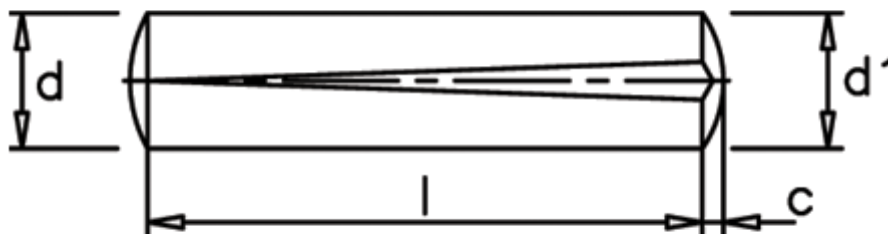

Data Sheet

Article number: 08013536

Description: KLEE Slotted pin S1 5x45
Steel

Measures

c = 0,75

d = 5.0

d1 = 5.25

Length = 45